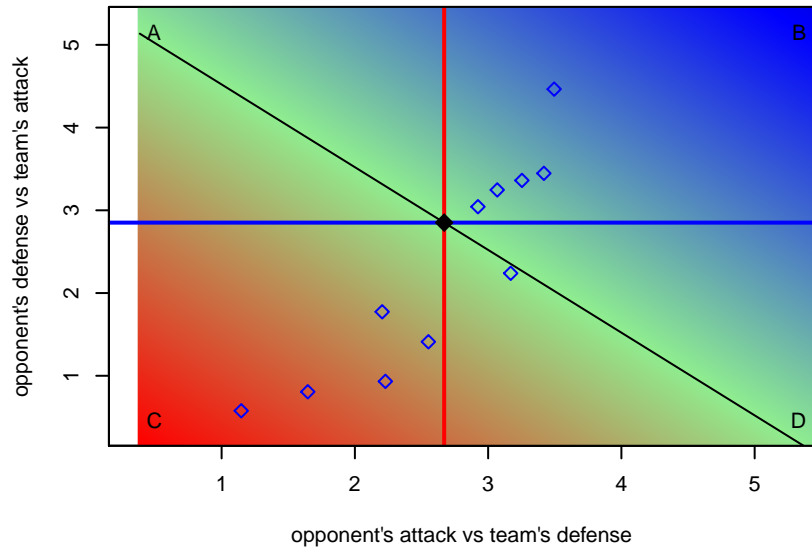

PVSC Crew B97
 Dots are actual minus expected GF (blue circles) and GA (red triangles).
 Blue line is smoothed change in attack strength. Red is smoothed change in defense strength.

**attack and defense variance (black dot)
relative to other teams
and top 10 in region**

**attack and defense rating
relative to others at age
and all opponents in last 13 months**

**attack and defense rating
relative to others at age
and all opponents in last 13 months**

Performance relative to 13 month average

Performance relative to 13 month average

Distribution of opponents
 Red = Lose zone, Blue = Win zone, Green = Even
 Black line separates win/lose zones

lot. A=Neither has attack advantage, B=Opponent has both attack and defense advantage, C=Opponent has both attack and defense disadvantage, D=Both have